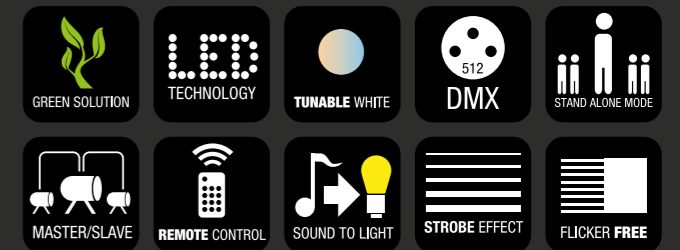

ROOT PAR 6

LED PAR SPOTLIGHTS

- ▶ Powerful 6 x 12 W hex-colour LED PAR can with 1800 lm light output
- ▶ Excellent RGBAW-UV colour mixing
- ▶ High-quality, enlarged lenses for even light intensity and maximum output
- ▶ DMX and power input and output for daisy-chaining several devices
- ▶ Exclusive, patented EZchase® DMX delay feature for simple chase effects
- ▶ PowerCON-compatible power connection
- ▶ Configuration via four keys and OLED display
- ▶ Built-in microphone for sound control
- ▶ USB port for iDMX® stick for wireless DMX connection via W-DMX™
- ▶ Flat, compact ABS housing with rubber feet
- ▶ Twin mounting bracket included, tilt adjustment screw for uplighting

FOR MORE INFORMATION AND ACCESSORIES
PLEASE SCAN THE QR-CODES

CLROOTPAR6

CLROOTPAR6WH

ACCESSORIES

ALSO
AVAILABLE
AS SET

INDOOR STATIC LIGHTS | 

ROOT® PAR TW

7 X 4 W TUNABLE WHITE LED PAR SPOTLIGHT

- ▶ 7 x 4-Watt white light LED with 1,380 lm
- ▶ Colour temperature continuously adjustable from 3100 K to 6500 K
- ▶ Daisy chain series connection of multiple devices via DMX and power connections
- ▶ Patented EZchase® DMX delay function for chase effects
- ▶ Four-button configuration and OLED display
- ▶ PowerCON-compatible power supply
- ▶ USB port for iDMX® stick for wireless DMX transmission via W-DMX™
- ▶ Integrated microphone for sound and music synchronisation
- ▶ Two-way mounting bracket included, tilt adjustment screw for uplighter application
- ▶ IR remote control available as an option (item no. CLPFLAT1REMOTE)